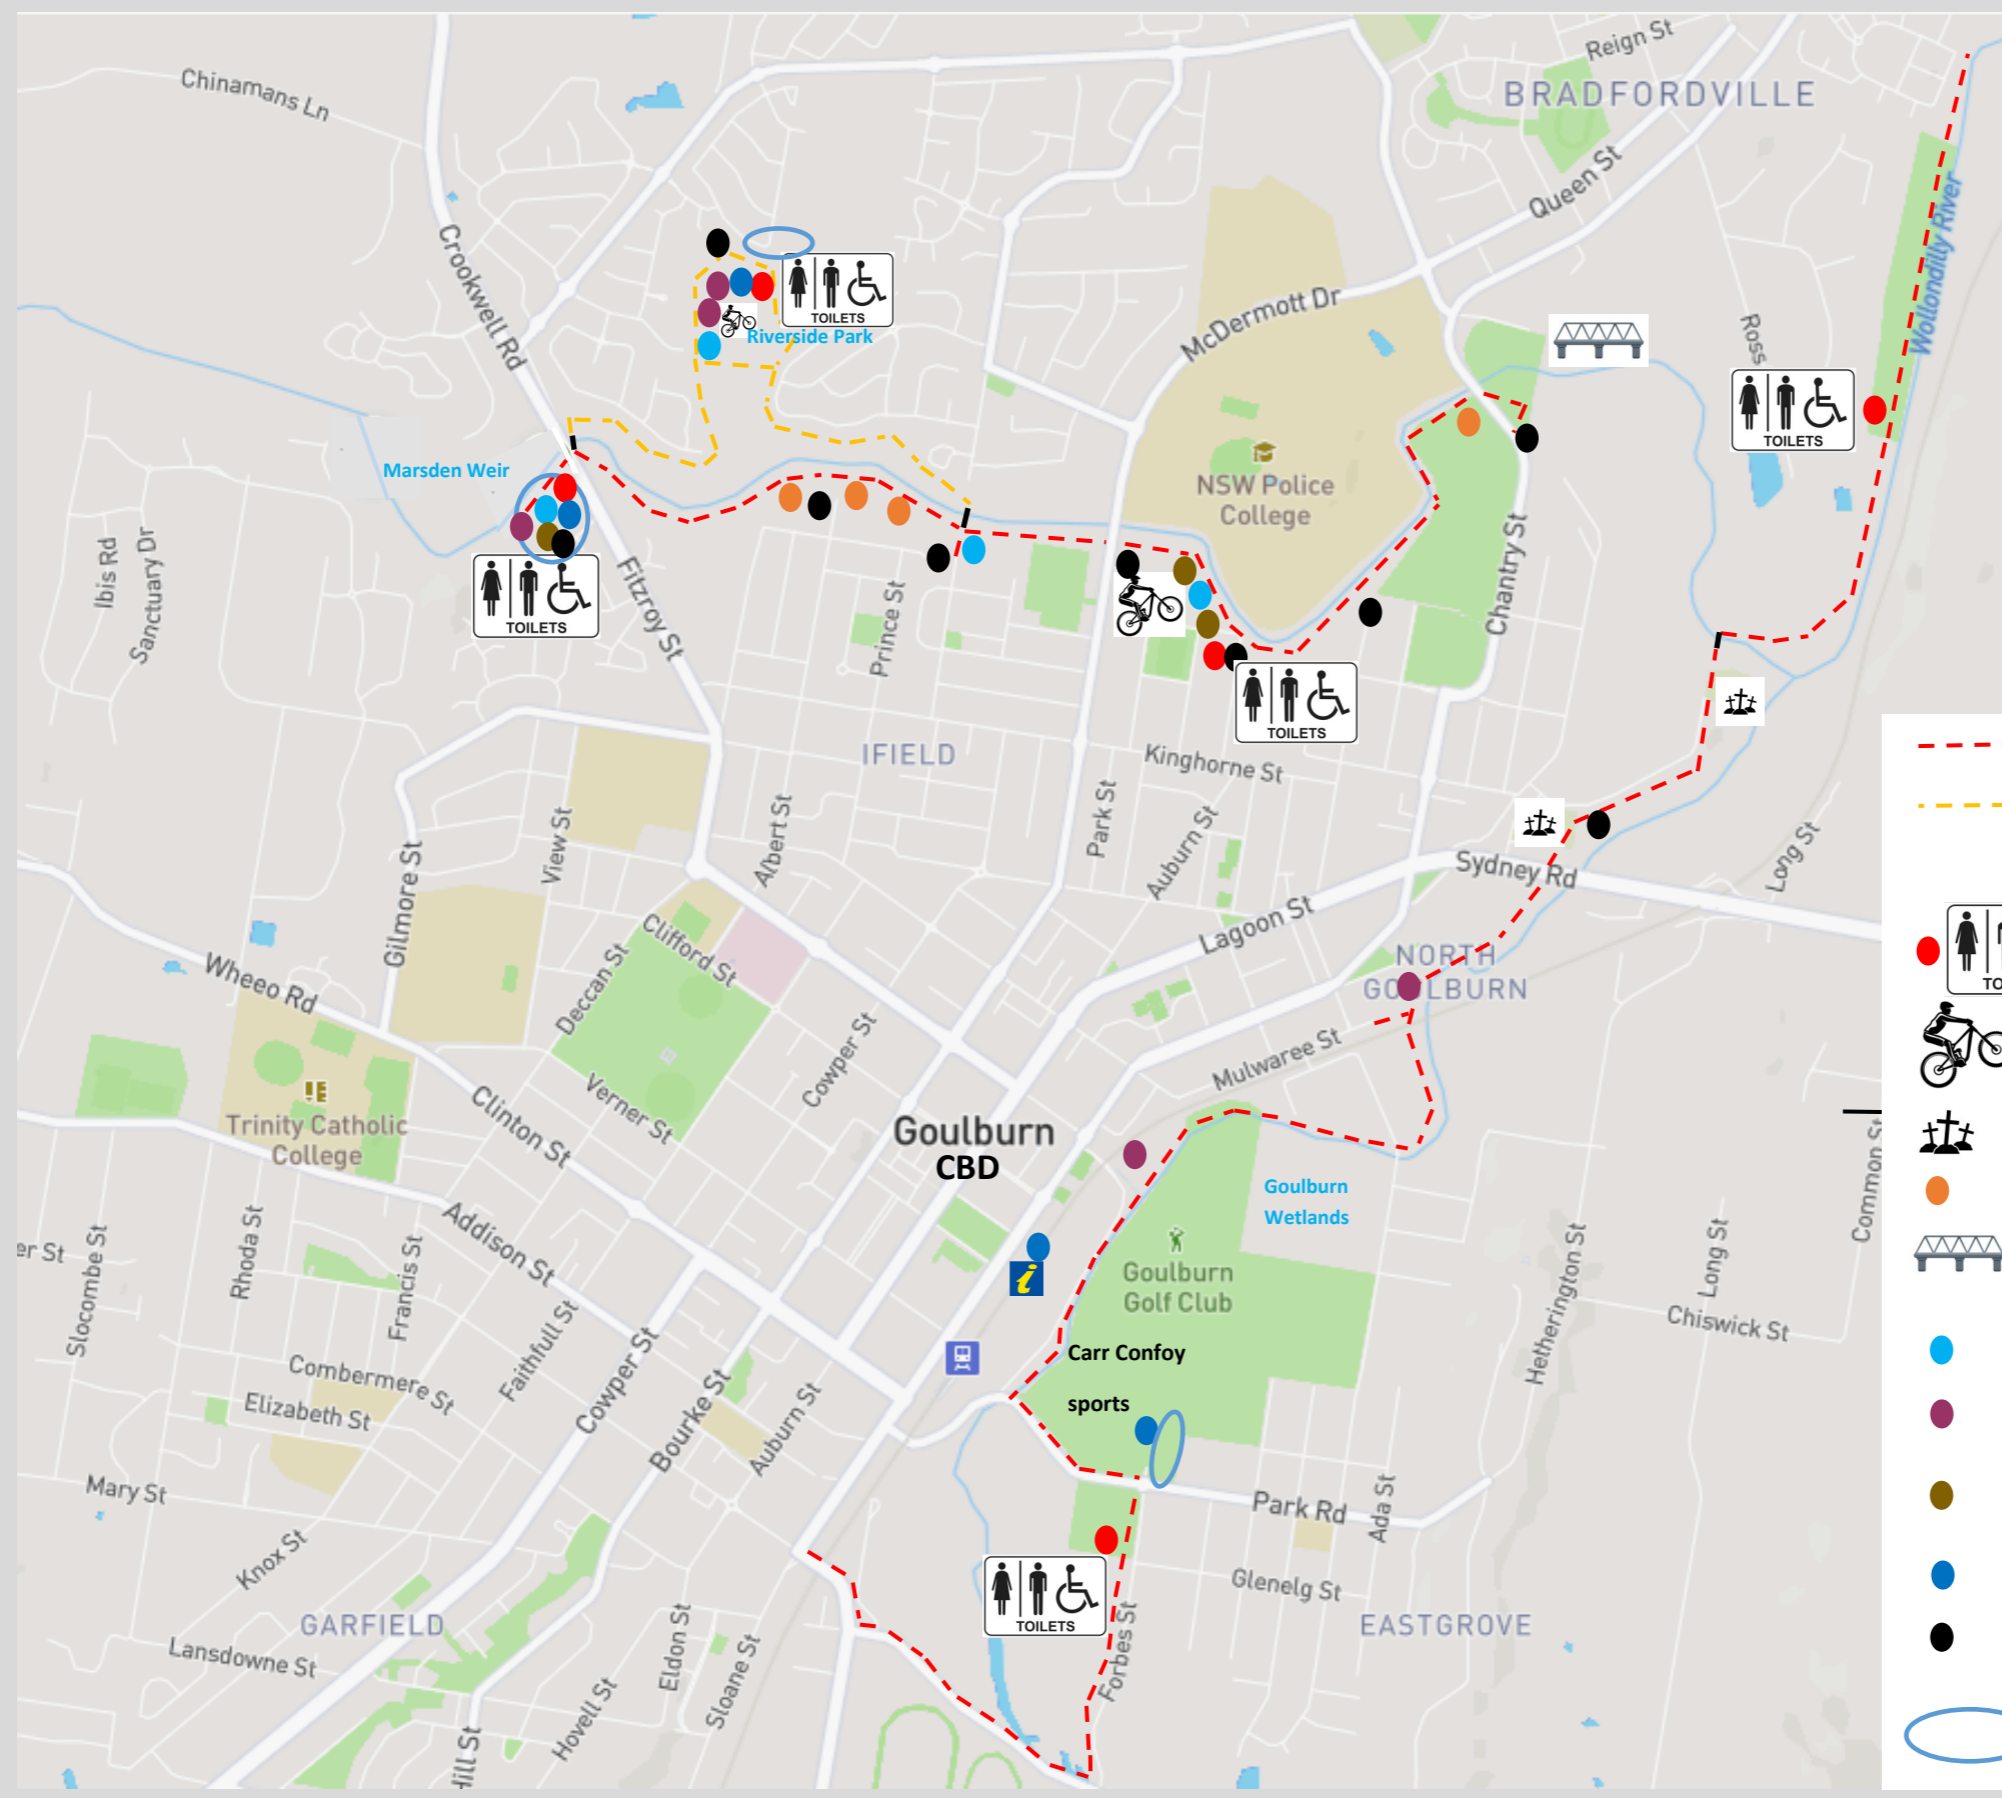

GOULBURN RIVERSIDE SHARED PATHWAYS

- Wollondilly River Walkway Completed
- Riverside Park Loop
- Pedestrian/ cycle bridge crossings
- Public Amenities
- Bike parks
- Historic cemetery
- Public Art
- Historic Railway Bridge
- Outdoor Gyms
- Table/Seating
- BBQ Facilities
- Water Stations
- Rubbish Bins (some locations are on street entrance side paths)
- Adjacent car parking